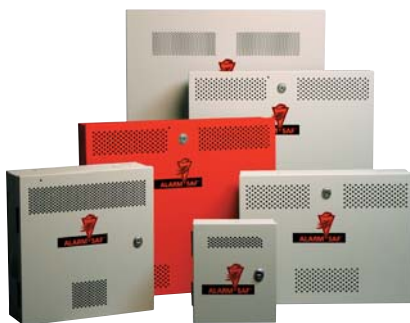

BATTERY CABINETS

- Expand battery capacity of any system
- Cabinets with batteries supplied with harness
- Key lockable

Order #	Model #	Output Voltage	Ah Capacity	Size (inches) H x W x D	Notes
00322	BC-01V			8 x 7 x 3	Vented
00323	BC-02V			12 x 12 x 4	Vented
00313	BC-02-12-2B7	12	14	12 x 12 x 4	Vented, Battery Harness, 2 Batteries
00314	BC-02-24-2B7	24	7	12 x 12 x 4	Vented, Battery Harness, 2 Batteries
00303	BC-03			11 x 15 x 4	Vented
00304	BC-03-12-2B17	12	34	11 x 15 x 4	Vented, Battery Harness, 2 Batteries
00305	BC-03-24-2B17	24	17	11 x 15 x 4	Vented, Battery Harness, 2 Batteries
00315	BC-03-R			11 x 15 x 4	Vented, Red Cabinet
00306	BC-04			15 x 18 x 4	Vented
00307	BC-04-12-2B17	12	34	15 x 18 x 4	Vented, Battery Harness, 2 Batteries
00308	BC-04-24-2B17	24	17	15 x 18 x 4	Vented, Battery Harness, 2 Batteries
00309	BC-05			15 x 18 x 4	Vented, Shelf
00310	BC-05-12-3B17	12	51	15 x 18 x 4	Vented, Shelf, Bat Harness, 3 Batteries
00311	BC-05-12-4B17	12	68	15 x 18 x 4	Vented, Shelf, Bat Harness, 4 Batteries
00312	BC-05-24-4B17	24	34	15 x 18 x 4	Vented, Shelf, Bat Harness, 4 Batteries
00318	BC-07			14 x 16 x 4	Vented
00317	BC-07-R			14 x 16 x 4	Vented, Red Cabinet
00319	BC-09			20 x 24 x 5	Vented, removable cover
00325	BC-100*			12 x 16 x 7	Vented, Shelf, Tamper Switch*

*See sheet 52-344 for more info